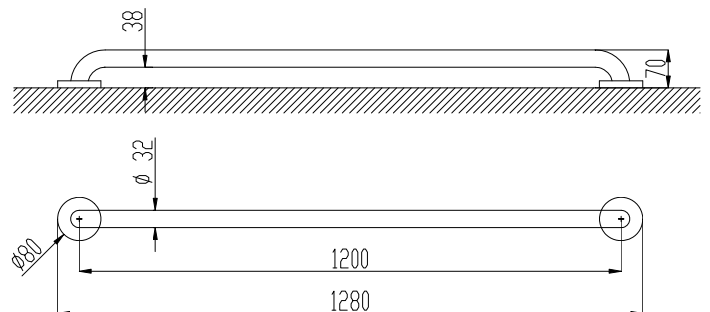

**Straight grab bar**

- Straight grab bar to fix to wall.
- Recommended for use in bathrooms, WC and showers.
- Suitable for bathrooms adapted to disabled.
- Stainless steel polish finish. Also available in white Nylon finish (NOFER 15054.120.W) and satin finish (NOFER 15054.120.S).

**TECHNICAL DATA**

- Made of Stainless Steel AISI 304.
- Two fixing points.
- Length: 1200 mm.
- Distance from bar to wall: 38 mm.
- Ø 32 mm tube grab. Steel thickness: 1,5 mm.
- Recommended installation height: 70-75 cm from floor.
- Maintenance: Stainless steel needs maintenance because dust can eventually damage the chrome in stainless steel. We recommend monthly cleaning with our special product.

The picture belongs to NOFER 15054.120.S

**SUGGESTED TEXT FOR PRESCRIPTION**

Straight grab bar NOFER or similar, to fix to wall. In AISI 304 stainless steel. Length: 1200 mm. Ø 32 mm tube grab. Steel thickness: 1,5 mm.

**TECHNICAL DRAWING**

Dimensions in mm

NOFER S.L.  
 Avenida de la fama, 118  
 08940 · Cornellà de Llobregat (Barcelona)  
 Tel +34 934 742 423 · Fax +34 934 743 548  
 export@nofer.com · www.nofer.com